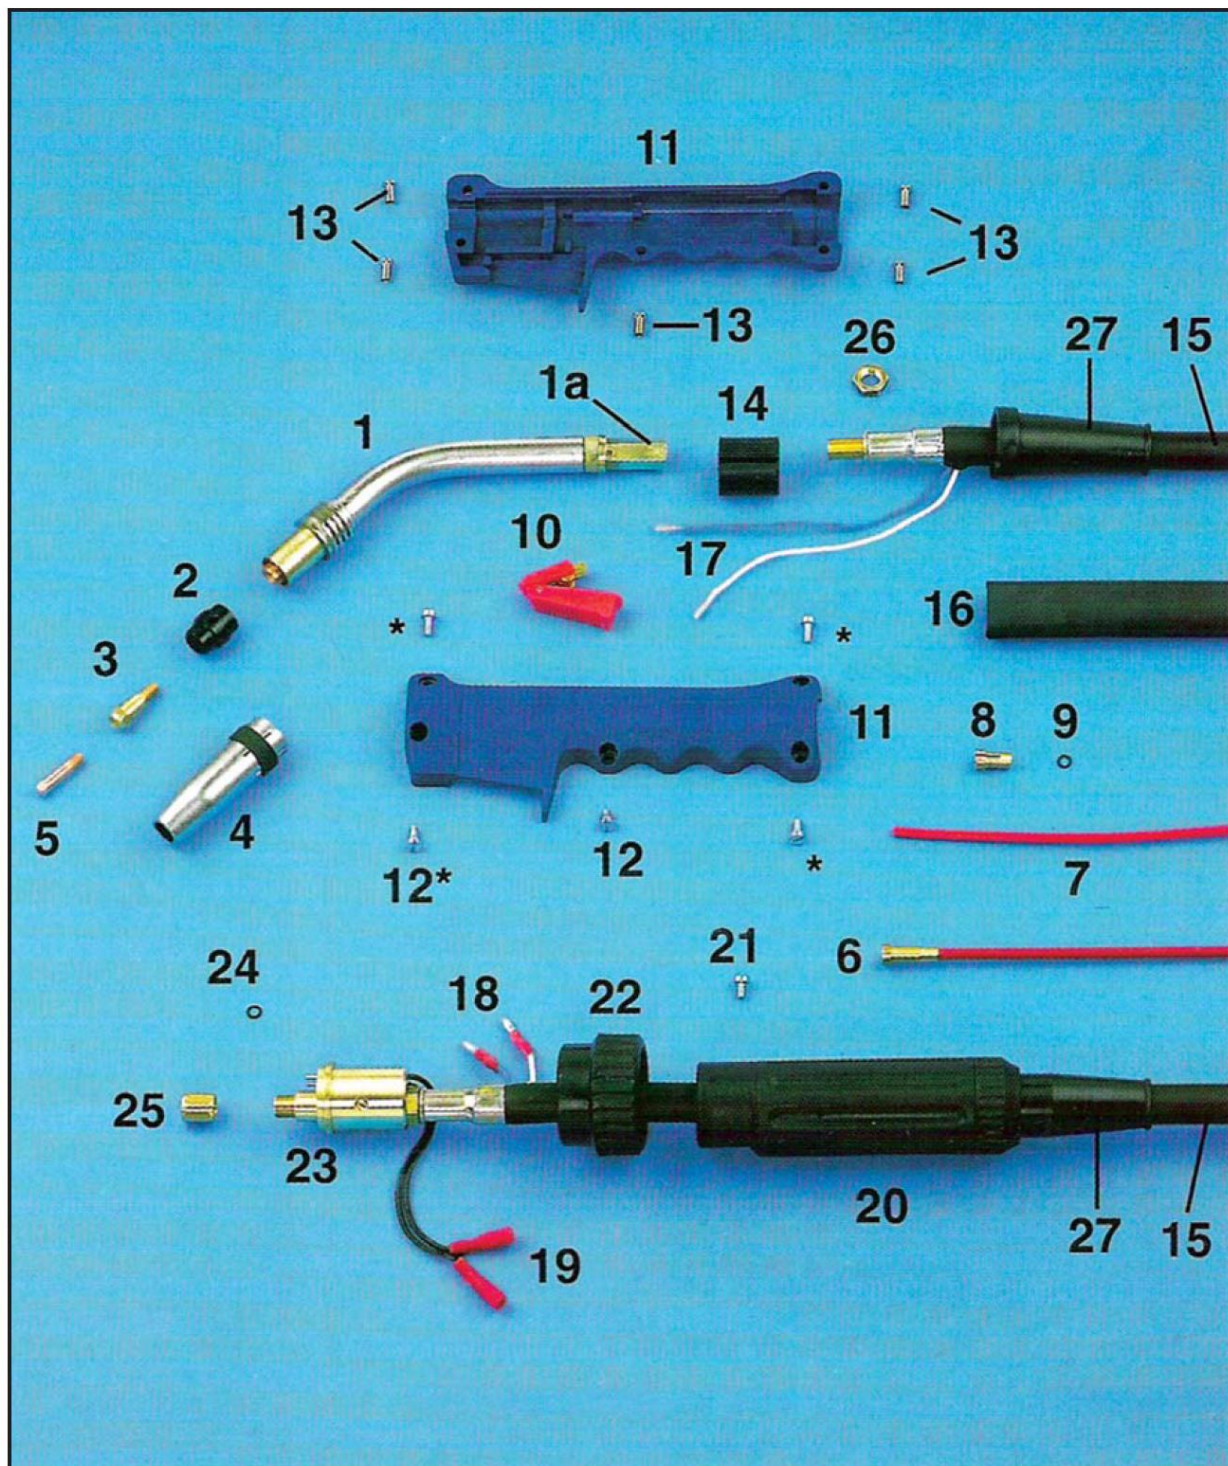

## MB24 MIG TORCH CONSUMABLES

- Compatible with: Binzel
- Rating: 240A at 60% duty cycle (mixed gases)
- Wire sizes: 0.6mm - 1.6mm

### MAIN CONSUMABLES

Item#	Part #	Description	Pack Qty
1	MSN2454	Swan neck	1
2	MD2458	Diffuser - black	2
	MD2458W	Diffuser - white	2
3	MTA2481	Tip adaptor	2
4	MCN2470	Nozzle conical	2
	MCN2471	Nozzle cylindrical	2

### CONTACT TIPS

Item#	Part #	Description	Pack Qty
5	MMT2406	Mig tip 0.6mm	5
	MMT2408	Mig tip 0.8mm	5
	MMT2409	Mig tip 0.9mm	5
	MMT2410	Mig tip 1.0/0.8mm Alum	5
	MMT2412	Mig tip 1.2/1.0mm Alum	5
	MMT2414	Mig tip 1.4/1.2mm Alum	5
	MMT2416	Mig tip 1.6mm Alum	5

### LINERS

Item#	Part #	Description	Pack Qty
6	MSL1539	Steel liner 0.6 - 0.9mm x 3m	1
	MSL1549	Steel liner 0.6 - 0.9mm x 4m	1
	MSL2432	Steel liner 1.0 - 1.2mm x 3m	1
	MSL2442	Steel liner 1.0 - 1.2mm x 4m	1
7	MTL1538T	Teflon liner 0.6 - 0.8mm x 3m	1
	MTL1548T	Teflon liner 0.6 - 0.8mm x 4m	1
	MTL2432T	Teflon liner 1.0 - 1.2mm x 3m	1
	MTL2442T	Teflon liner 1.0 - 1.2mm x 4m	1
	MTL2436T	Teflon liner 1.6 x 3m	1
	MTL2446T	Teflon liner 1.6 x 4m	1
8	MLC1511	Teflon liner collet	2
	MLC1511-47	Teflon liner collet 1.6mm	2
9	MLO1517	Teflon liner O-ring	2