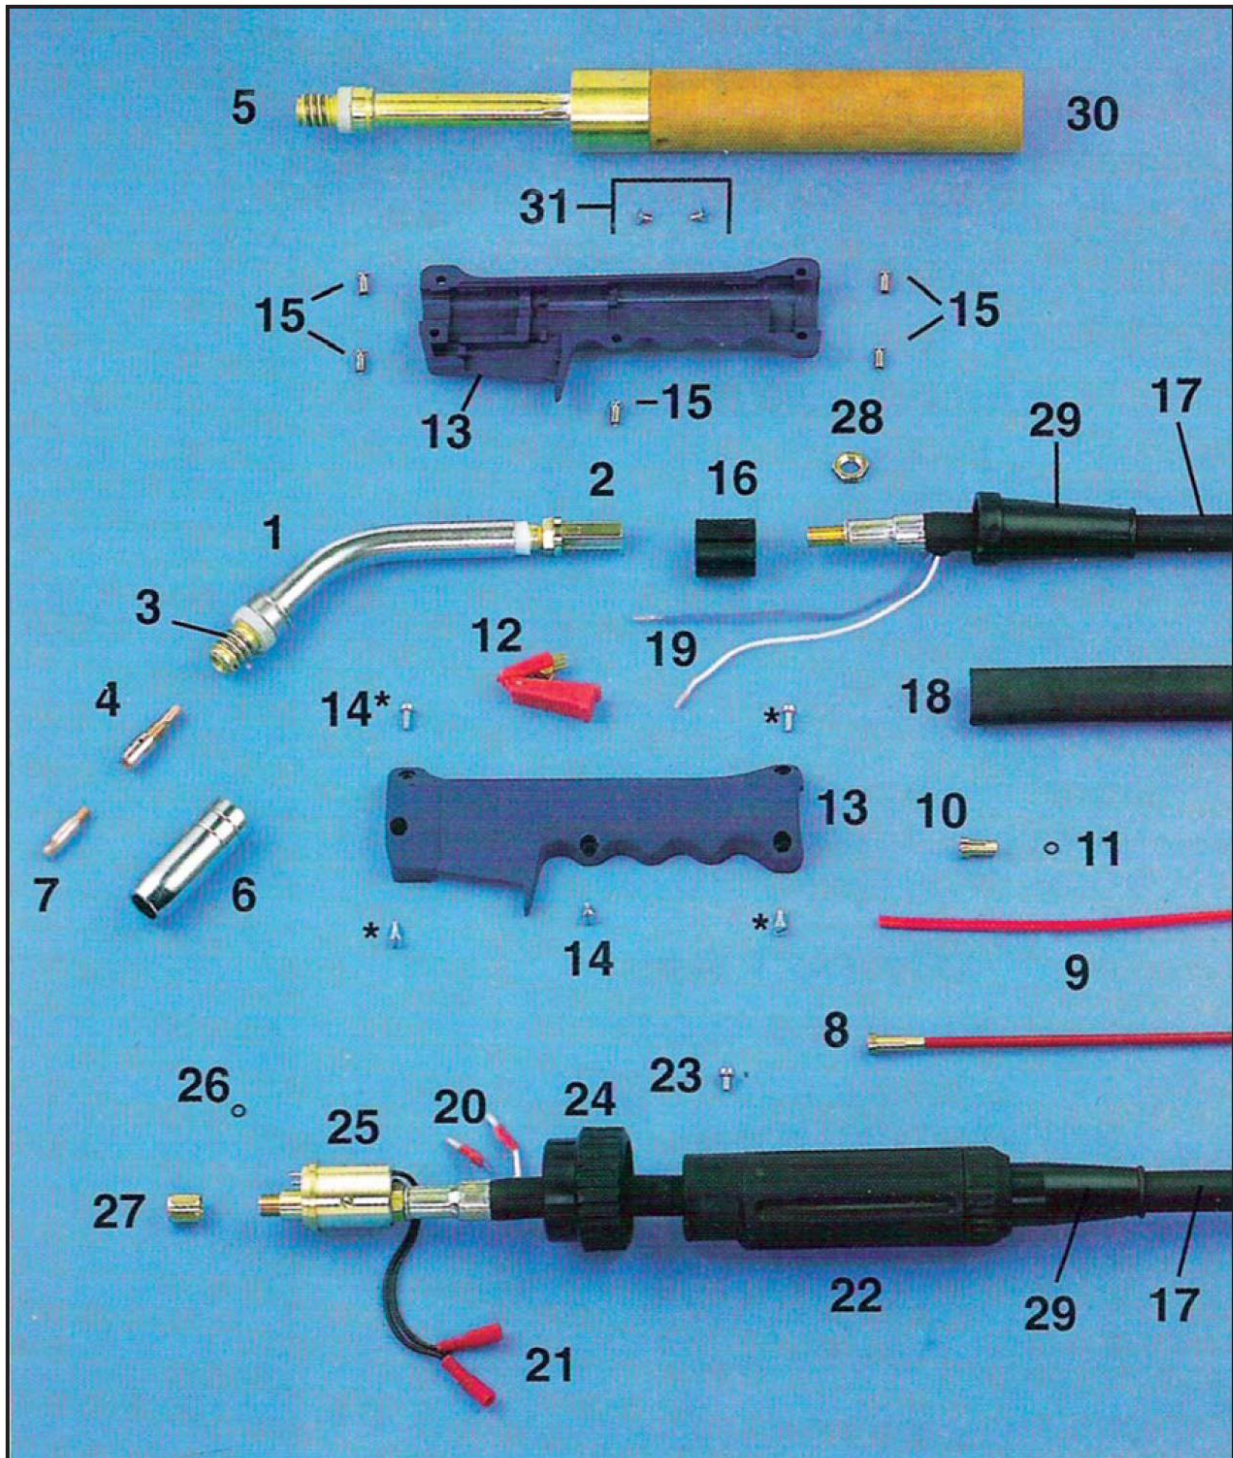

## MB25 MIG TORCH CONSUMABLES

- Compatible with: Binzel
- Rating: 200A at 60% duty cycle (mixed gases)
- Wire sizes: 0.6mm - 1.2mm

## MAIN CONSUMABLES

Item#	Part #	Description	Pack Qty
1	MSN2554	Swan neck	1
3	MSS2557	Shroud spring	2
4	MTA2581	Tip adaptor M6 tips	2
	MTA2582	Tip adaptor M8 tips	2
6	MCN2570	Nozzle conical	2
	MCN2571	Nozzle cylindrical	2
6	MCN2572	Nozzle tapered	2

## CONTACT TIPS

Item#	Part #	Description	Pack Qty
7	MMT2406	Mig tip 0.6mm	5
	MMT2408	Mig tip 0.8mm	5
	MMT2409	Mig tip 0.9mm	5
	MMT2410	Mig tip 1.0/0.8mm Alum	5
	MMT2412	Mig tip 1.2/1.0mm Alum	5
	MMT2414	Mig tip 1.4/1.2mm Alum	5
	MMT2416	Mig tip 1.6mm Alum	5
	MMT2412AL	Contact tip 1.2mm Alum	5

## LINERS

Item#	Part #	Description	Pack Qty
8	MSL1539	Steel liner 0.6 - 0.9mm x 3m	1
	MSL1549	Steel liner 0.6 - 0.9mm x 4m	1
	MSL2432	Steel liner 1.0 - 1.2mm x 3m	1
	MSL2442	Steel liner 1.0 - 1.2mm x4m	1
	MSL2452	Steel liner 1.0 - 1.2mm x 5m	1
	MSL2436	Steel liner 1.6mm x 3m	1
	MSL2446	Steel liner 1.6mm x 4m	1
	MSL2456	Steel liner 1.6mm x 5m	1
9	MTL1538T	Teflon liner 0.6 - 0.8mm x 3m	1
	MTL1548T	Teflon liner 0.6 - 0.8mm x 4m	1
	MTL2432T	Teflon liner 1.0 - 1.2mm x 3m	1
	MTL2442T	Teflon liner 1.0 - 1.2mm x 4m	1
	MTL2452T	Teflon liner 1.0 - 1.2mm x 5m	1
	MTL2436T	Teflon liner 1.6 x 3m	1
	MTL2446T	Teflon liner 1.6 x 4m	1
	MTL2456T	Teflon liner 1.6 x 5m	1
10	MLC1511	Teflon liner collet	2
	MLC1511-47	Teflon liner collet 1.6mm	2
11	MLO1517	Teflon liner O-ring	2